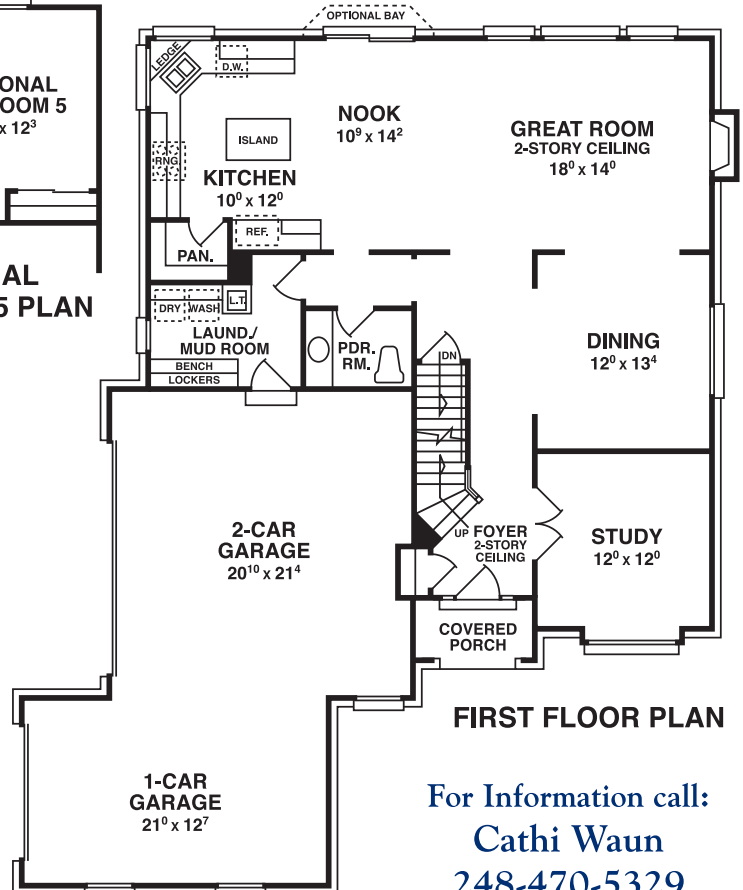

THE HARDENBURG

4 OR 5 Bedroom • 2 1/2 Bath • Colonial • Approx. 2539 sq. ft.

BUILDING TRADITION SINCE 1971

WWW.WINDMILLHOMES.COM

For Information call:
Cathi Waun
248-470-5329