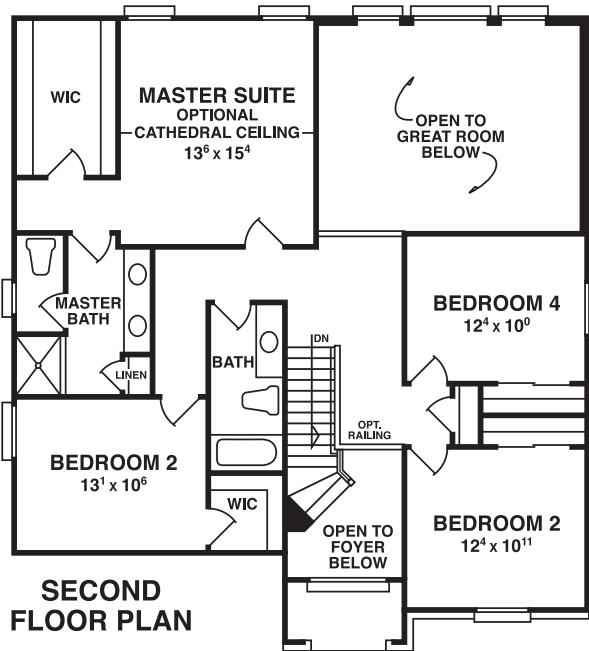

THE HARDENBURG

4 OR 5 Bedroom • 2 1/2 Bath • Colonial • Approx. 2539 sq. ft.

BUILDING TRADITION SINCE 1971

WWW.WINDMILLHOMES.COM

For Information call:
Cathi Waun
248-470-5329